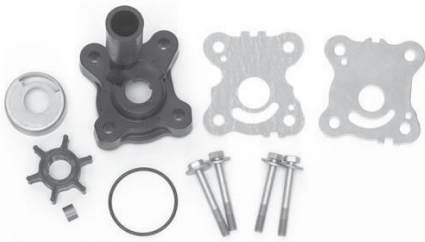

REFER FOLLOWING PAGES FOR IMPELLER DIMENSIONS AND KIT IMAGES

HONDA Impeller Dimensions

Part Number	Dimensions (mm)		
	Inside Diameter	Outside Diameter	Height
19210-881-A01 FLAT DRIVE	14.20	41.00	23.00
19210-ZV4-651 WOODRUFF KEY	14.10	41.00	27.55
19210-ZW9-003	13.00	45.70	15.00
19210-ZW9-013 WOODRUFF KEY	13.00	45.70	15.00
19210-ZV4-013 FLAT DRIVE	14.20	41.00	27.55
19210-ZW9-A32 WOODRUFF KEY	16.20	45.65	14.80
19210-ZV7-003 WOODRUFF KEY 5.20mm	17.20	55.75	20.20
19210-ZV5-003 WOODRUFF KEY 4.20mm	17.20	55.75	20.20
19210-ZW1-B04 WOODRUFF KEY	23.40	87.20	31.30
47-42036 ROUND KEY	22.50	89.00	32.50
19210-ZY3-003 WOODRUFF KEY	26.00	89.75	31.30
19210-ZY9-H01 WOODRUFF KEY	23.20	63.70	34.75

****GENUINE IMPELLERS ALSO AVAILABLE FOR YOUR CONVENIENCE****

Water Pump **Repair Kit**
20HP, 25HP, 30HP
Part No: **06192-ZV7-000**

Water Pump **Repair Kit**
Honda Gear Box BF75, BF90, BF115, BF130
Part No: **06192-ZW1-000**

Water Pump **Repair Kit**
Mercury Gear Box 75-90 HP
Replaces: 19210-ZWL-303
Part No: **12040**

Water Pump **Repair Kit**
135HP, 150HP
Part No: **06192-ZY6-000**

Water Pump **Complete Kit**
15HP, 20HP
Part No: **06193-ZY1-010**