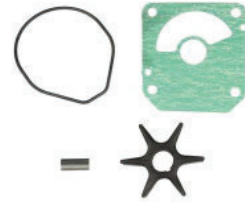

Water Pump **Repair Kit**
Honda Gear Box BF75, BF90, BF115, BF130
Part No: **06192-ZW1-000**