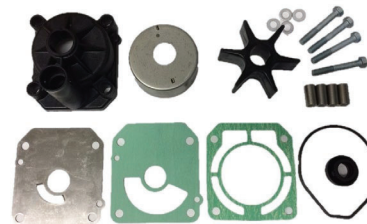

REFER FOLLOWING PAGES FOR IMPELLER DIMENSIONS AND KIT IMAGES

HONDA Impeller Dimensions

Part Number	Dimensions (mm)		
	Inside Diameter	Outside Diameter	Height
19210-881-A01 FLAT DRIVE	14.20	41.00	23.00
19210-ZV4-651 WOODRUFF KEY	14.10	41.00	27.55
19210-ZW9-003	13.00	45.70	15.00
19210-ZW9-013 WOODRUFF KEY	13.00	45.70	15.00
19210-ZV4-013 FLAT DRIVE	14.20	41.00	27.55
19210-ZW9-A32 WOODRUFF KEY	16.20	45.65	14.80
19210-ZV7-003 WOODRUFF KEY 5.20mm	17.20	55.75	20.20
19210-ZV5-003 WOODRUFF KEY 4.20mm	17.20	55.75	20.20
19210-ZW1-B04 WOODRUFF KEY	23.40	87.20	31.30
47-42036 ROUND KEY	22.50	89.00	32.50
19210-ZY3-003 WOODRUFF KEY	26.00	89.75	31.30
19210-ZY9-H01 WOODRUFF KEY	23.20	63.70	34.75

****GENUINE IMPELLERS ALSO AVAILABLE FOR YOUR CONVENIENCE****

Water Pump **Repair Kit**
20HP, 25HP, 30HP
Part No: **06192-ZV7-000**

Water Pump **Repair Kit**
Honda Gear Box BF75, BF90, BF115, BF130
Part No: **06192-ZW1-000**

Water Pump **Repair Kit**
Mercury Gear Box 75-90 HP
Replaces: 19210-ZWL-303
Part No: **12040**

Water Pump **Repair Kit**
135HP, 150HP
Part No: **06192-ZY6-000**

Water Pump **Complete Kit**
15HP, 20HP
Part No: **06193-ZY1-010**

Water Pump **Complete Kit**
BF35A, BF40A, BF40D, BF45A, BF50A, BF50D
Replaces: 06193-ZV5-000, 06193-ZV5-010
Part No: **06193-ZV5-020**

Water Pump **Complete Kit**
75HP, 90HP
Part No: **06193-ZW1-B03**

Water Pump **Complete Kit**
115HP, 130HP
Part No: **06193-ZW5-030**